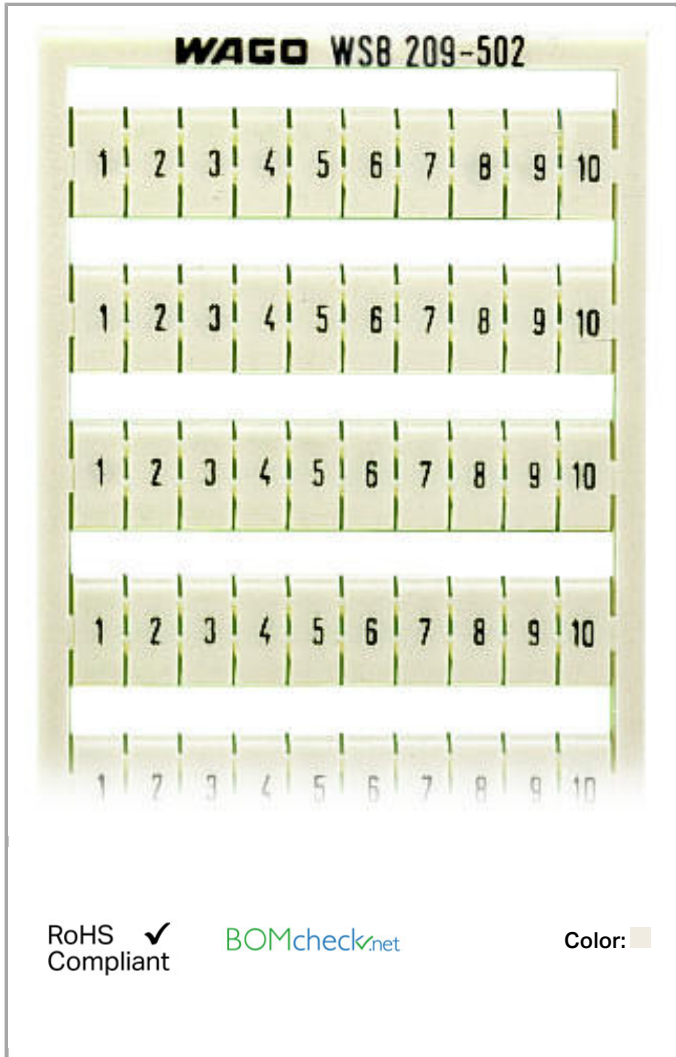

Data sheet | Item number: 209-502

WSB marking card; as card; MARKED; 1 ... 10 (10x); not stretchable;

Horizontal marking; snap-on type

209-502

## Data

### Technical Data

Color	white
Marking	1 ... 10 (10x)
Printing direction	Horizontal marking
Color of marking	black
Marking type	Digits
Konfektionierung	10 strips with 10 markers per card
Marker width	5 mm
Fire load	0.234 MJ

### Mechanical data

Weight	7.8 g
Marker/Strip width	5 mm